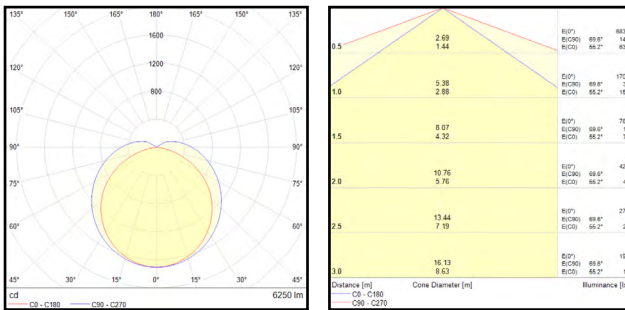

LED Waterproof Essence Slim IP65 50W 1500 3000K