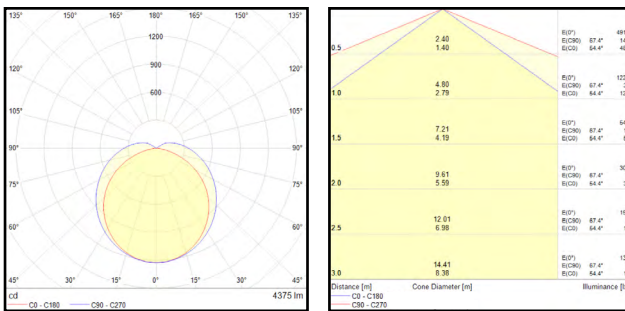

# LED WATERPROOF ESSENCE SLIM

LED Waterproof Essence Slim IP65 18W 1200 3000K

LED Waterproof Essence Slim IP65 18W 1200 4000K

LED Waterproof Essence Slim IP65 35W 1200 3000K

LED Waterproof Essence Slim IP65 35W 1200 4000K