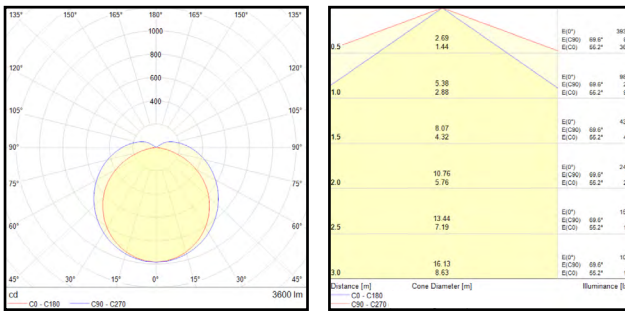

LED Waterproof Essence Slim IP65 30W 1500 3000K