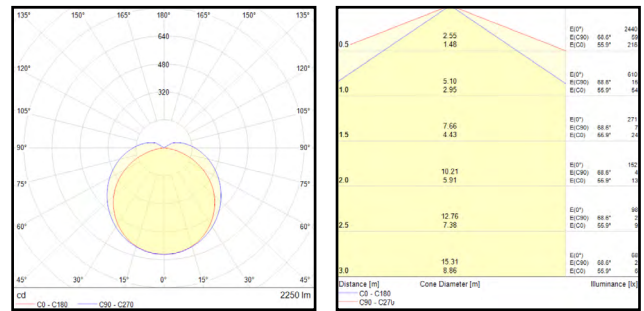

LED Waterproof Essence Slim IP65 18W 1200 4000K