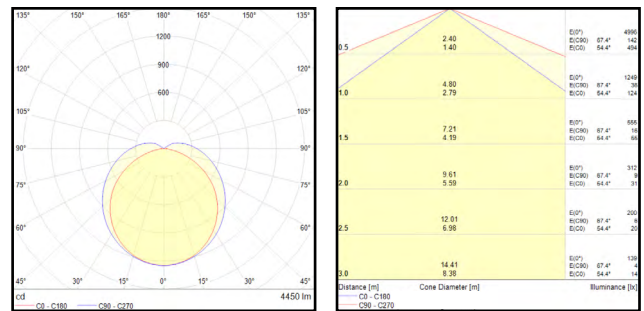

# LED WATERPROOF ESSENCE SLIM

LED Waterproof Essence Slim IP65 18W 1200 3000K

LED Waterproof Essence Slim IP65 18W 1200 4000K

LED Waterproof Essence Slim IP65 35W 1200 3000K

LED Waterproof Essence Slim IP65 35W 1200 4000K