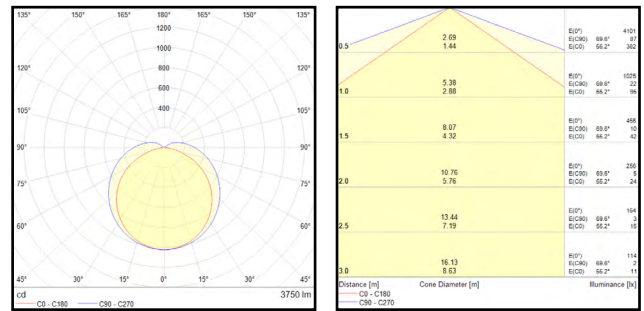

LED Waterproof Essence Slim IP65 30W 1500 4000K