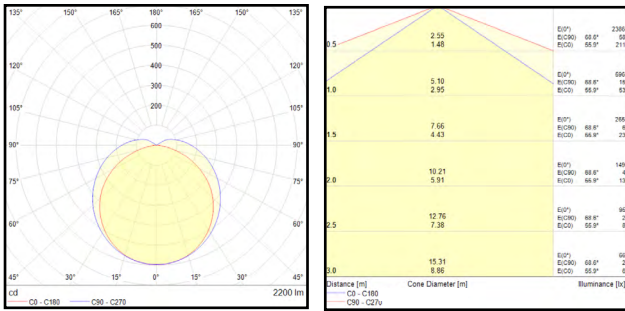

LED WATERPROOF ESSENCE SLIM

LED Waterproof Essence Slim IP65 18W 1200 3000K