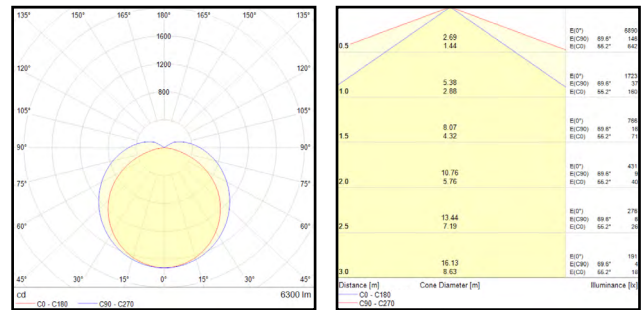

LED Waterproof Essence Slim IP65 30W 1500 3000K

LED Waterproof Essence Slim IP65 30W 1500 4000K

LED Waterproof Essence Slim IP65 50W 1500 3000K

LED Waterproof Essence Slim IP65 50W 1500 4000K

PRAGMALUX

All rights reserved. Pragmalux - PDL Lighting Group B.V. retains the right to modify product specifications without any prior notice or obligation and does not assume any liability for any consequences of using this document. Subject to errors and printing errors. Luminous flux tolerance: +/- 10%. Power consumption tolerance: +/- 10%.